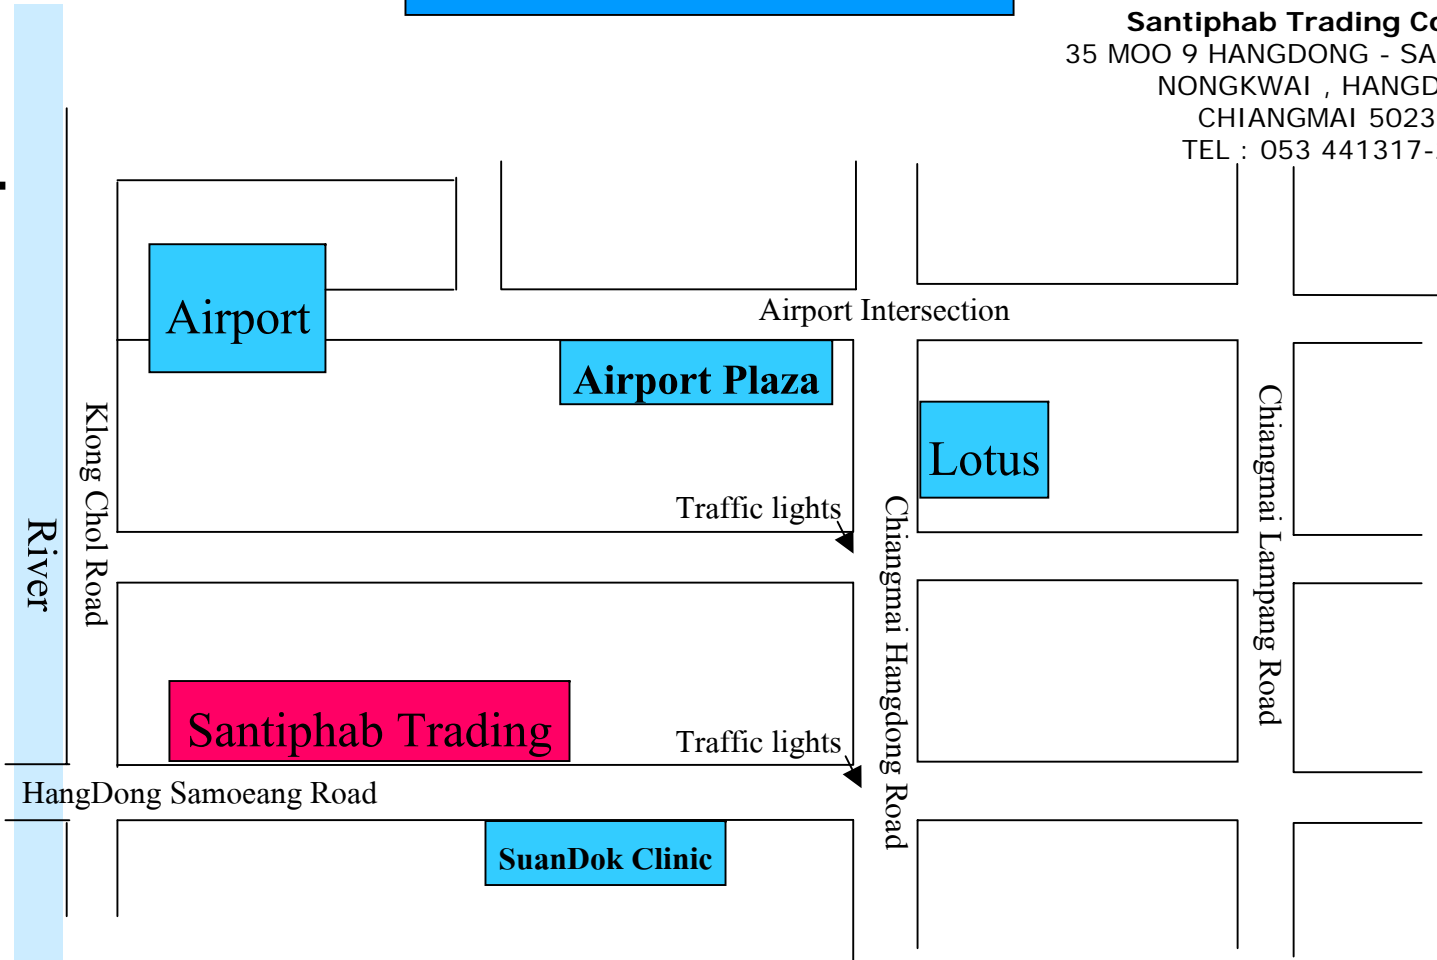

Santiphab Trading Map

Santiphab Trading Co.,Ltd.
35 MOO 9 HANGDONG - SAMOENG RD
NONGKWAI , HANGDONG
CHIANGMAI 50230
TEL : 053 441317-20

Airport

Airport Plaza

Lotus

Santiphab Trading

SuanDok Clinic

River
Klong Chol Road

HangDong Samoeang Road

Airport Intersection

Traffic lights

Traffic lights

Chiangmai Hangdong Road

Chiangmai Lampang Road